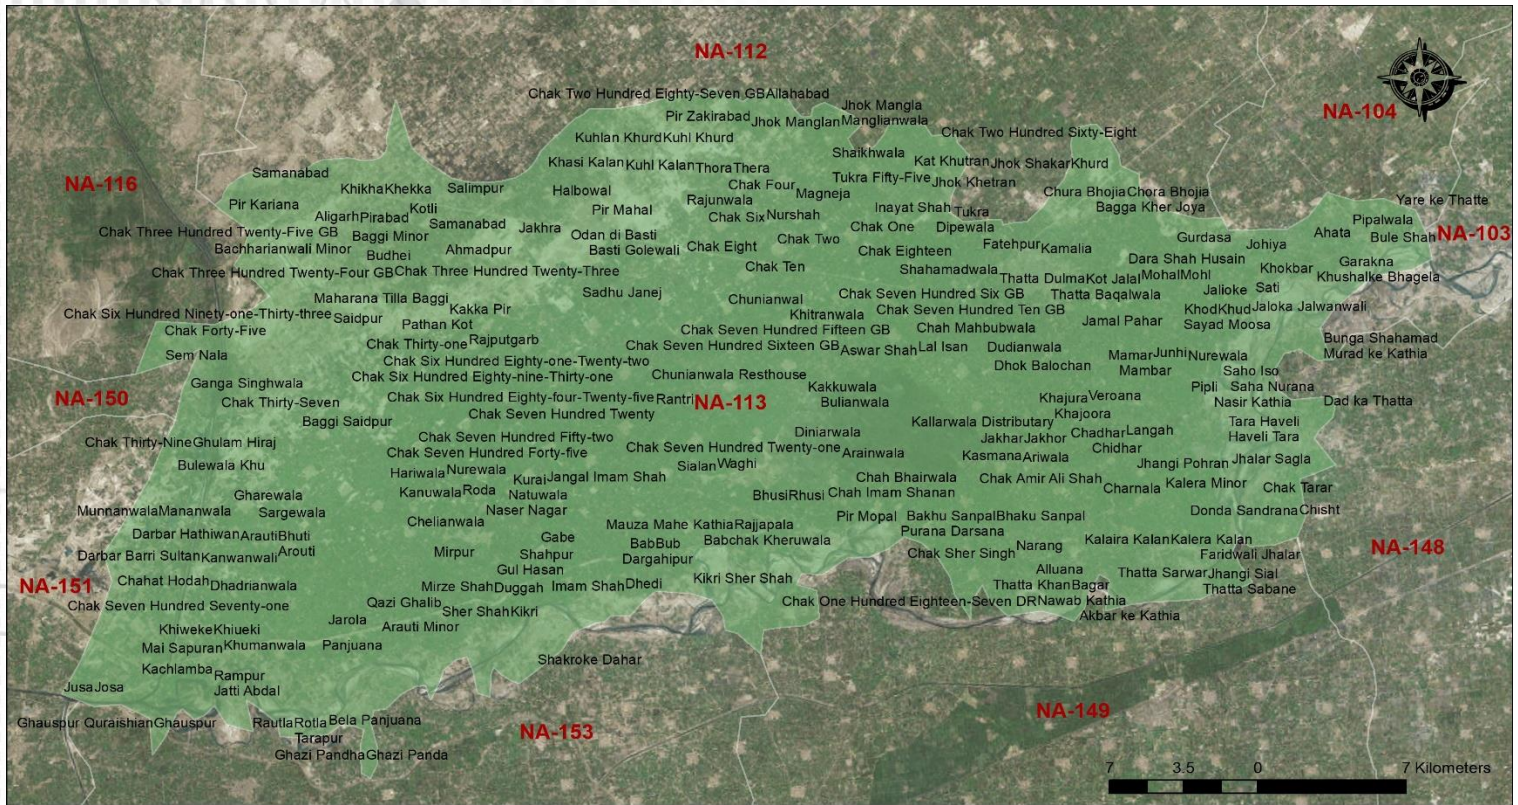

# CONSTITUENCY PROFILE

## NA-113 TOBA TEK SINGH-III

## PUNJAB